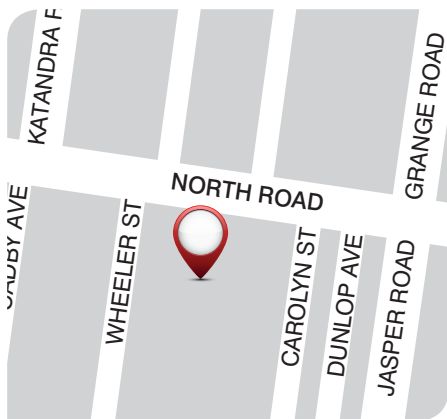

## School Uniform Price List \*\*\*\*

Your school uniform is available from  
15th December 2016, at the PSW store  
in **ORMOND**

Unit 1, 596 North Road, Ormond VIC 3204  
Phone: (03) 9768 0387

**EXTENDED TRADING HOURS\*\***  
**MON 7 NOV 2016 TO SAT 11 MAR 2017**  
Mon to Fri: 9:00am - 5:00pm  
Sat: 9:00am - 1:00pm